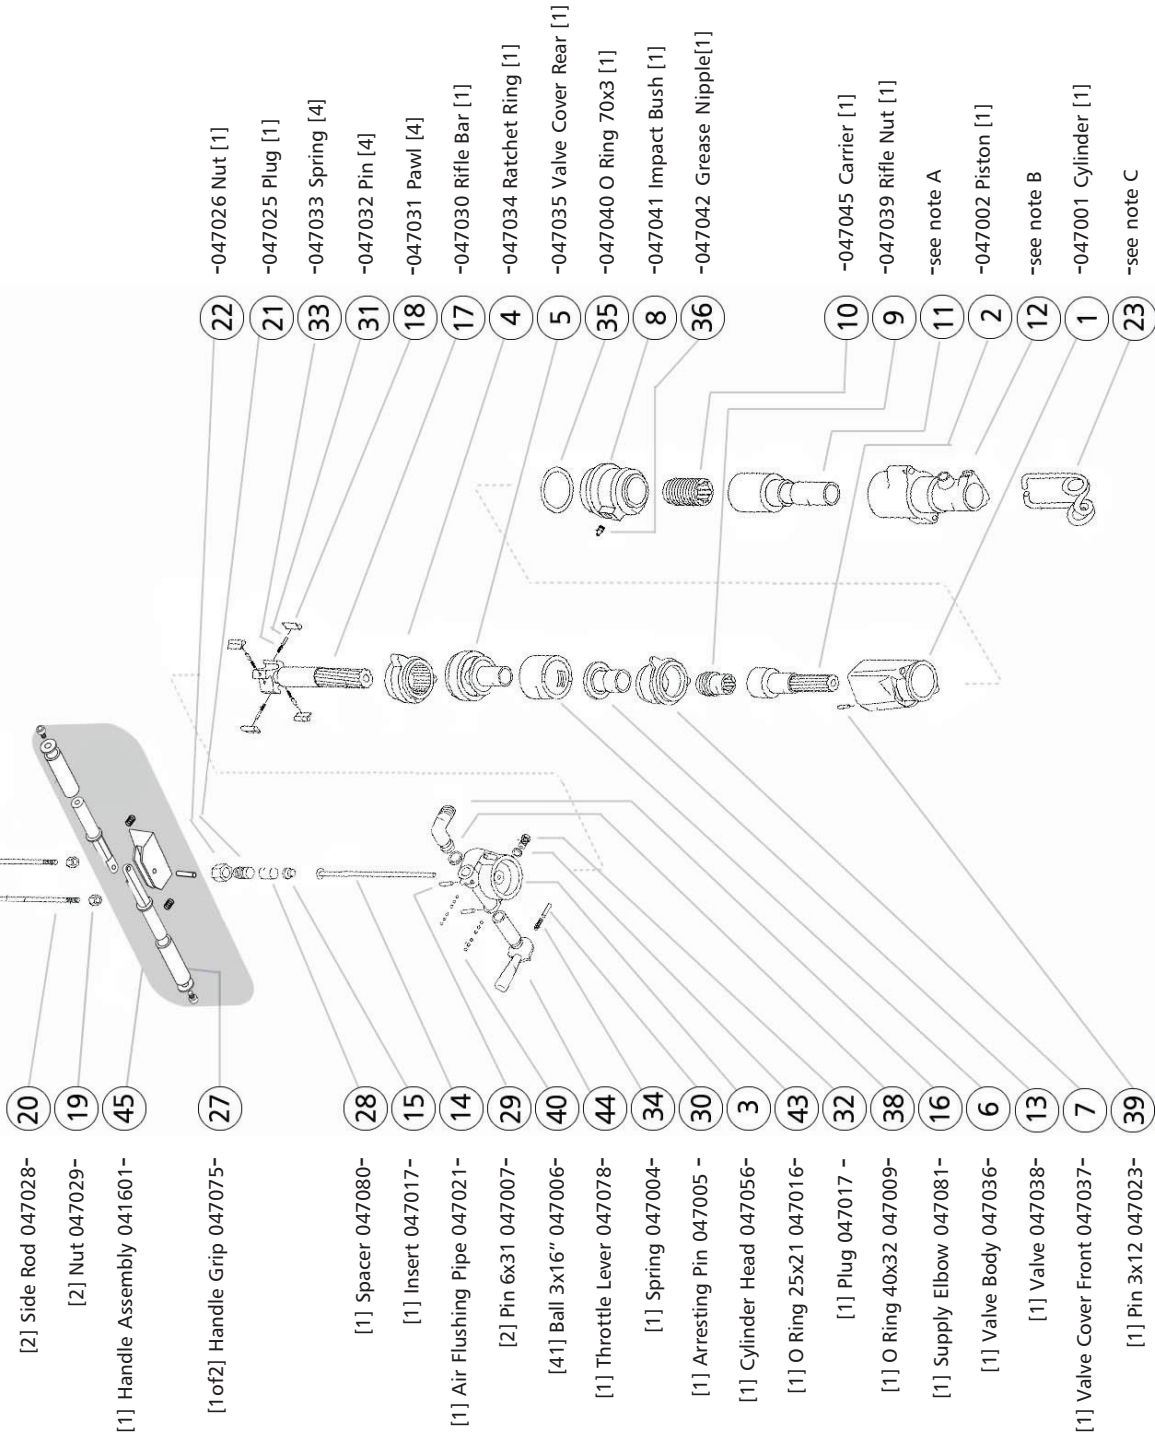

2315V parts list

Notes -note A: toolnose 7/8"x3.1/4" 047060 -note B: cylinder 7/8"x3.1/4" 047063 -note C: retainer 7/8"x3.1/4" 046065
- toolnose 7/8"x4.1/4" 047061 - cylinder 7/8"x4.1/4" 047046 - retainer 7/8"x4.1/4" 047047
- toolnose 7/8"x1" 047062 - cylinder 7/8"x1" 047046 - retainer 7/8"x1" 046066