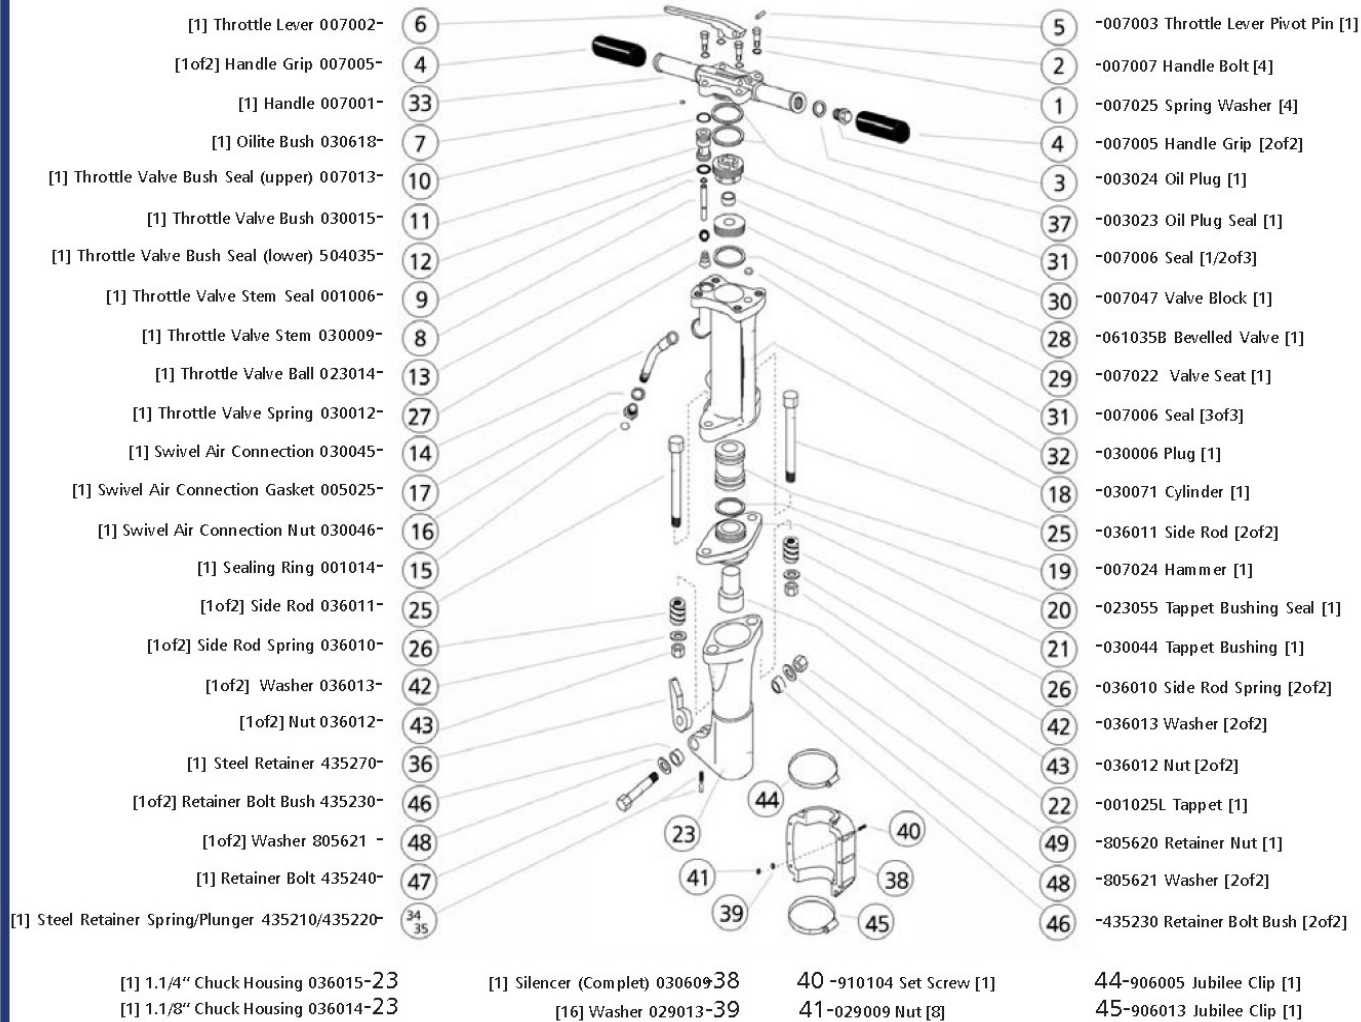

## 288S parts list

STANDARD BREAKERS