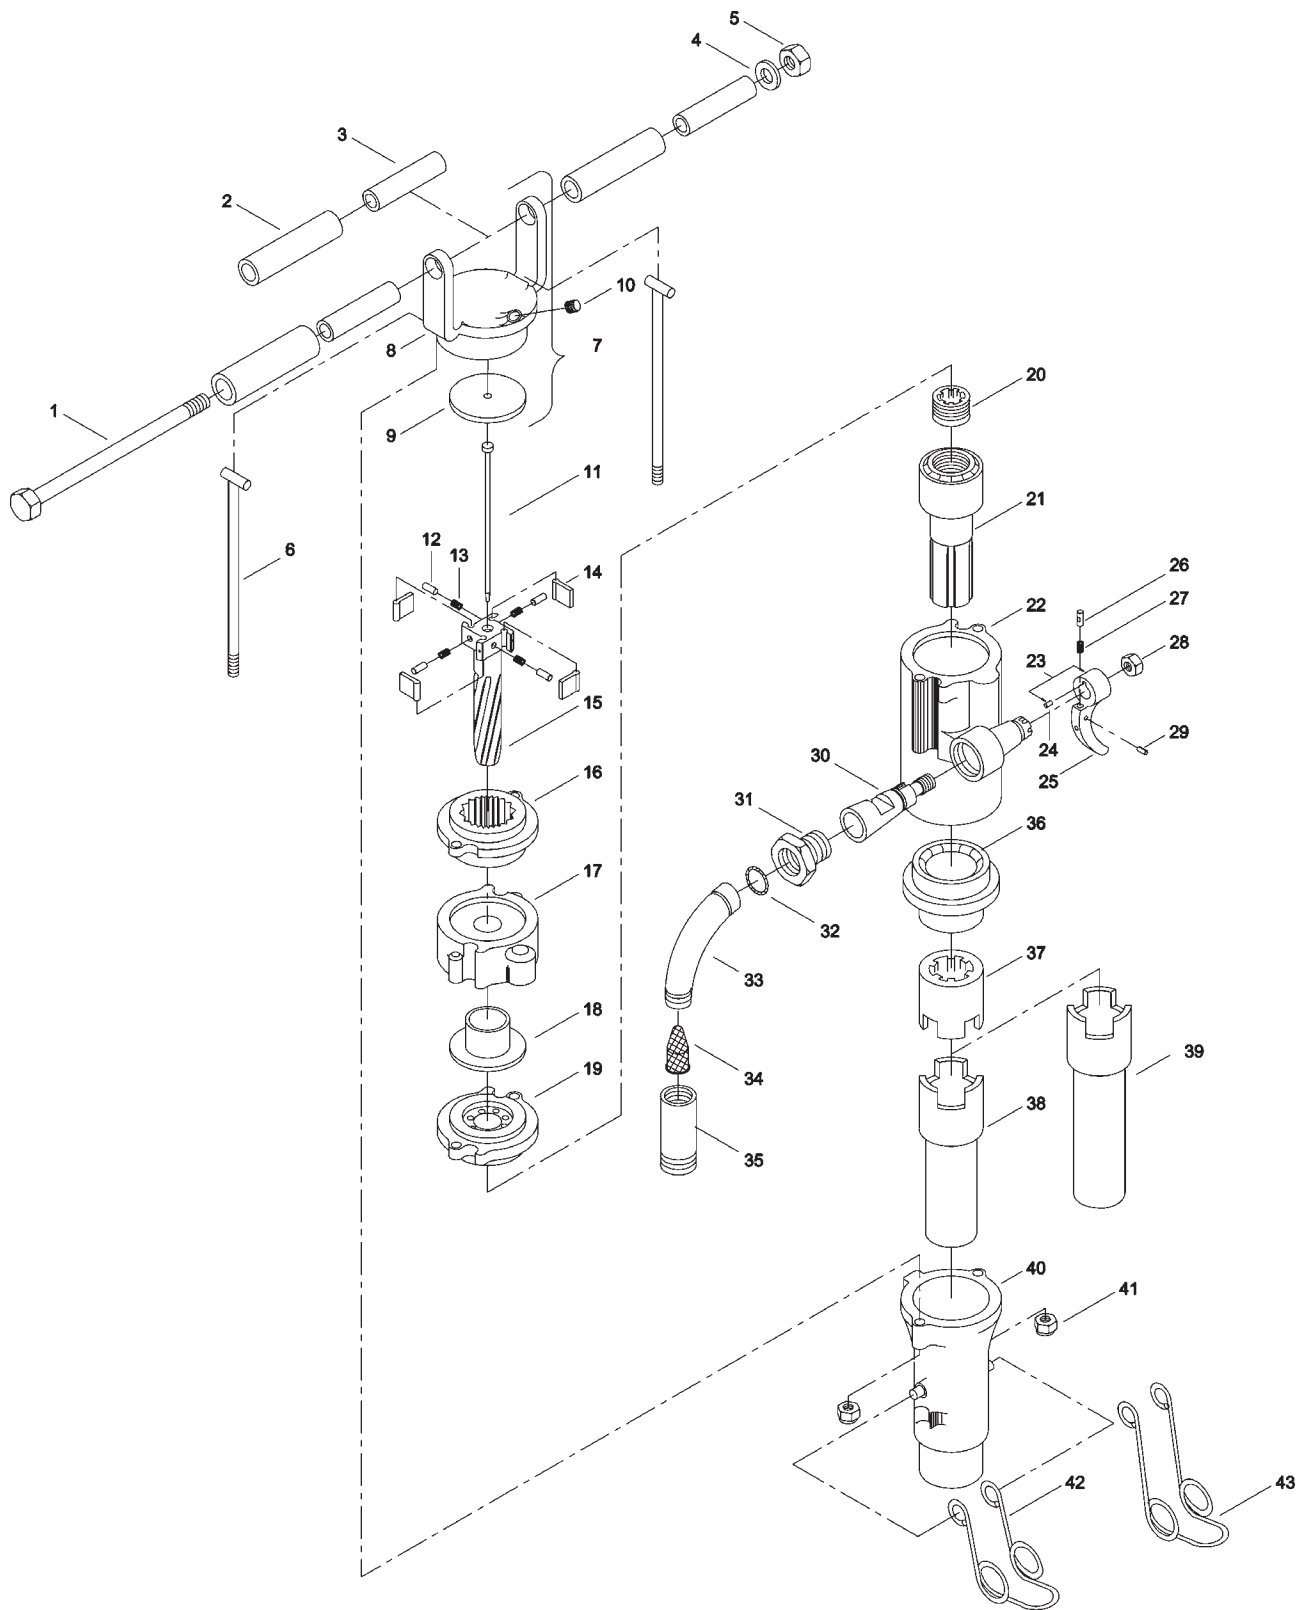

CP 0022

No.	Ordering No.	Quantity	Description
1	R075584	1	Bolt - Handle
2	R000692	3	Grip - Handle
3	R000694	3	Liner - Handle
4	R000142	1	Washer - Bolt key
5	R005742	1	Nut - Elastic stop
6	R075601	2	Bolt - Thru
7	F035373	1	Backhead (Includes item No. 8 & 9)
8		1	Backhead
9	R075580	1	Washer - Backhead
10	C077941	1	Plug - Pipe (3/8")
11	R075598	1	Rod - Air
12	R009224	4	Plunger - Pawl
13	R000619	4	Spring - Pawl plunger
14	R000617	4	Pawl
15	R075586	1	Bar - Rifle
16	R075585	1	Ring - Ratchet
17	R075583	1	Case - Valve
18	R075581	1	Valve
19	R075582	1	Valve seat
20	R075587	1	Nut - Rifle
21	R000037	1	Piston
22	R075577	1	Cylinder
23	R075589	1	Handle - Throttle valve (Includes item No.24 & 25)
24	R075592	1	Key - Throttle handle
25		1	Handle - Throttle valve
26	R075590	1	Plunger - Throttle handle
27	R000528	1	Spring - Throttle valve
28	R075593	1	Nut - Elastic stop (1/2" - 20)
29	P089767	1	Pin - Throttle valve (3/32" x 5/16")
30	R075588	1	Valve - Throttle
31	R075599	1	Nut - Air swivel
32	C106884	1	O-ring
33	F814720	1	Swivel - Air inlet
34	R005584	1	Screen - Air Inlet
35	R005744	1	Sleeve - Air inlet
36	R075578	1	Bushing - Cylinder
37	R075597	1	Nut - Chuck rotation
38	R075596	1	Chuck (7/8" hex. X 3 1/4")
39	R146130	1	Chuck (7/8" hex. X 4 1/4")
40	R075645	1	Fronthead (7/8" Hex.)
41	R085164	2	Nut - Through bolt
42	R075646	1	Retainer (7/8" Hex. X 3 1/4")
43	R146131	1	Retainer (7/8" Hex. X 4 1/4")
44	R154915	1	Vibration handle kit (Includes item No. 45 & 46) not shown
45	R157932	2	Hex. nut (Thin)
46	R157933	1	Rod - Threaded