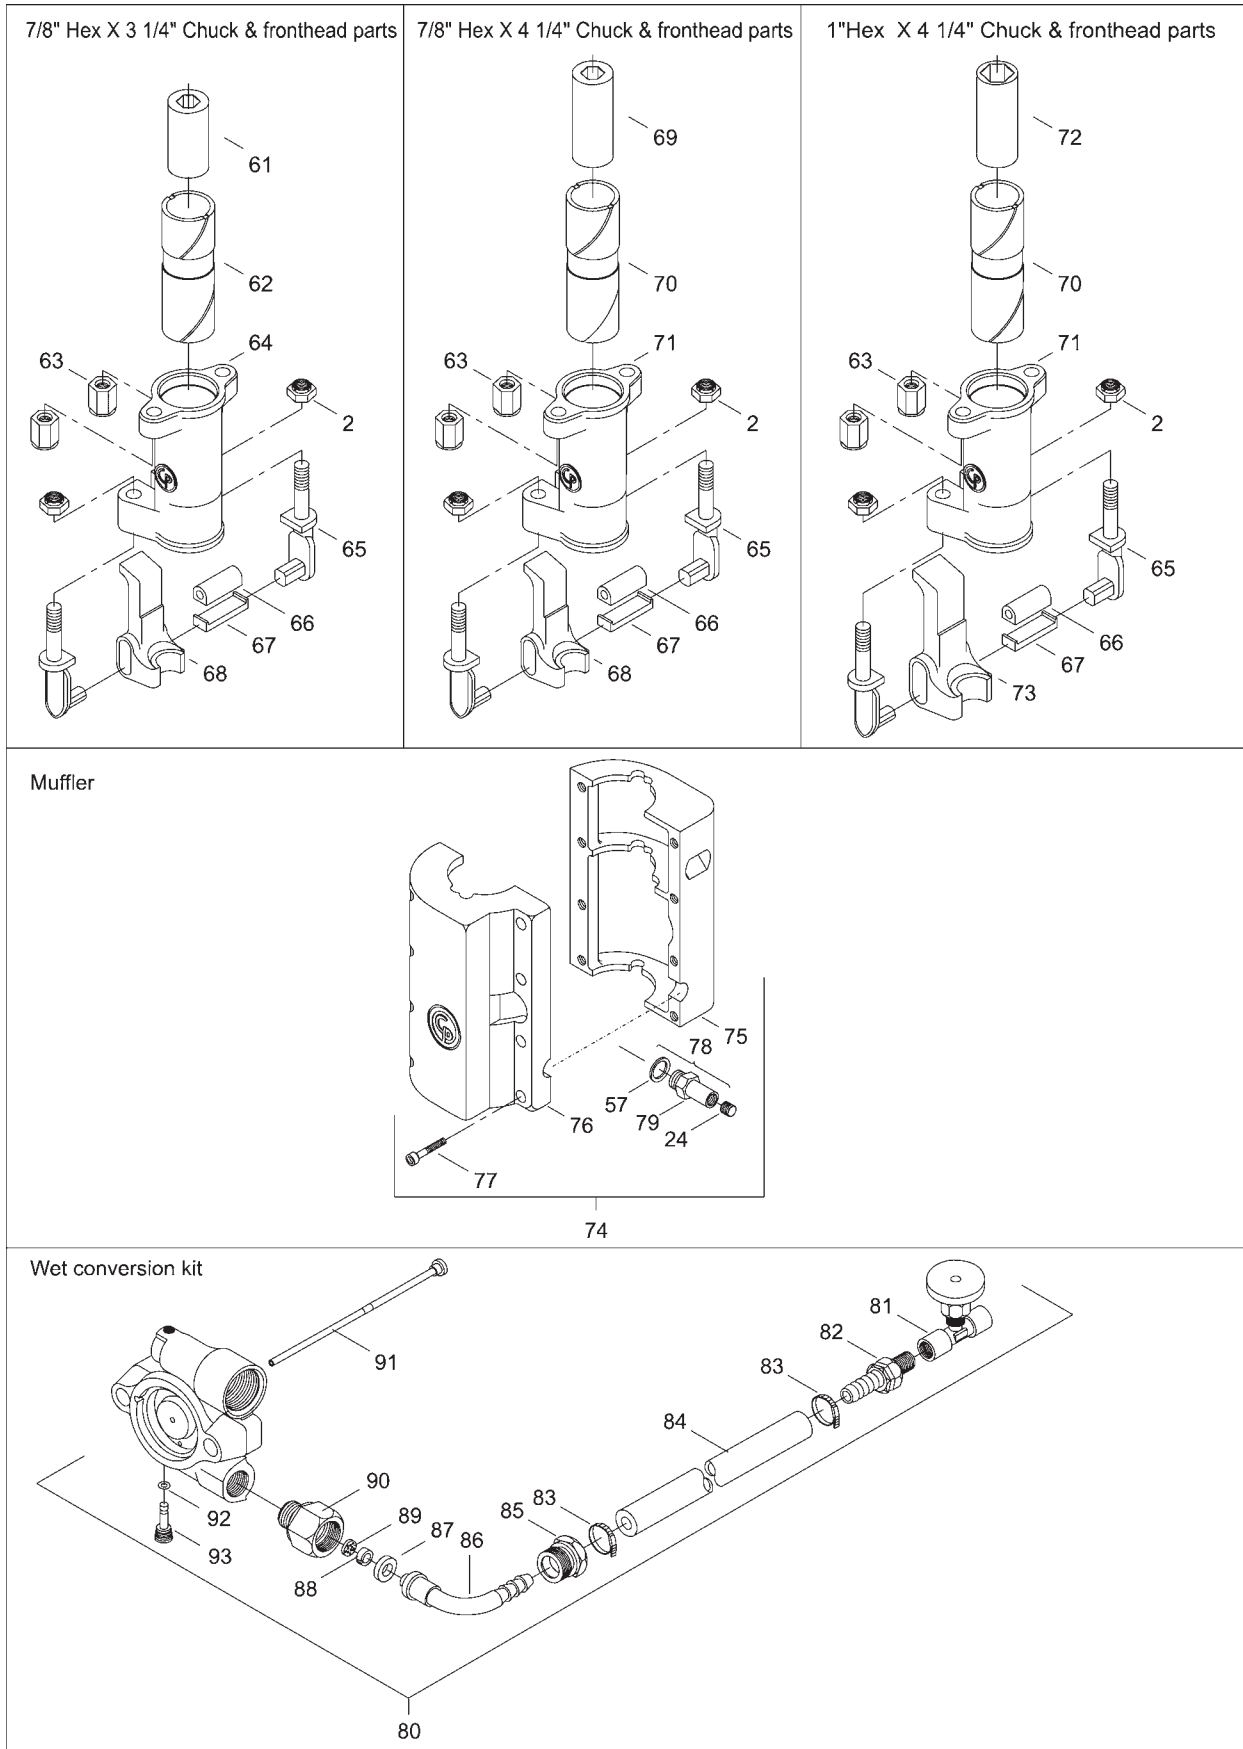

CP 0032

No.	Ordering No.	Quantity	Description
57	R091176	1	Gasket - Oil plug
58		1	Plug - Oil
59	R042161	1	Bushing - Cylinder
60	R086733	1	Nut - Chuck rotation
7/8" Hex X 3 1/4" Chuck & fronthead parts			
61	R099374	1	Chuck (7/8" Hex. x 3 1/4")
62	R041321	1	Sleeve - Chuck (7/8" x 3 1/4")
63	R085756	2	Nut - Thru Bolt
64	R041320	1	Fronthead (7/8" Hex. x 3 1/4")
65	R093896	2	Trunnion - Retainer
66	R093897	1	Buffer - Retainer
67	R093898	1	Retainer - Latch shoe
68	R093913	1	Retainer (7/8" Hex.)
7/8" Hex X 4 1/4" Chuck & fronthead parts			
69	R093891	1	Chuck (7/8" Hex. x 4 1/4")
70	R041324	1	Sleeve - Chuck (7/8" x 4 1/4" & 1" x 4 1/4")
63	R085756	2	Nut - Thru Bolt
71	R041323	1	Fronthead (7/8" x 4 1/4" & 1" x 4 1/4")
65	R093896	2	Trunnion - Retainer
66	R093897	1	Buffer - Retainer
67	R093898	1	Retainer - Latch shoe
68	R093913	1	Retainer (7/8" Hex.)
1" Hex X 4 1/4" Chuck & fronthead parts			
72	R093890	1	Chuck (1" Hex. x 4 1/4")
70	R041324	1	Sleeve - Chuck (7/8" x 4 1/4" & 1" x 4 1/4")
63	R085756	2	Nut - Thru Bolt
71	R041323	1	Fronthead (7/8" x 4 1/4" & 1" x 4 1/4")
65	R093896	2	Trunnion - Retainer
66	R093897	1	Buffer - Retainer
67	R093898	1	Retainer - Latch shoe
73	R093895	1	Retainer (1" Hex.)
74	R125569	1	Muffler assembly complete (Includes item No.57, 75, 76, 77,79 & 24)
75		1	Hood - Muffler (Left)
76		1	Hood - Muffler (Right)
77	R117415	8	Screw (5/16 - 24x3/4)
78	R124145	1	Cap - Filter complete (Includes item No. 24, 57 & 79)
79		1	Cap - Filter
Kit for conversion to wet model			
80	R147457	1	Kit - Wet & water connection (Includes item No. 81, 82, 83,84, 85, 86, 87, 88, 89, 90, 91, 91, 92 & 93)
81		1	Valve - Water
82		1	Nipple - Hose
83		2	Clamp - Punch lock
84		1	Hose (1/2" X 12" Long)
85		1	Nut - Water inlet swivel
86		1	Swivel - Water inlet
87		1	Gasket - Swivel
88		1	Retainer - Water strainer
89		1	Strainer - Water
90		1	Spud - Water Inlet
91	R092420	1	Tube - Water
92	C087316	1	O-ring
93	R085627	1	Plug - Blower port
94	R137738	1	Bushing - Blow tube