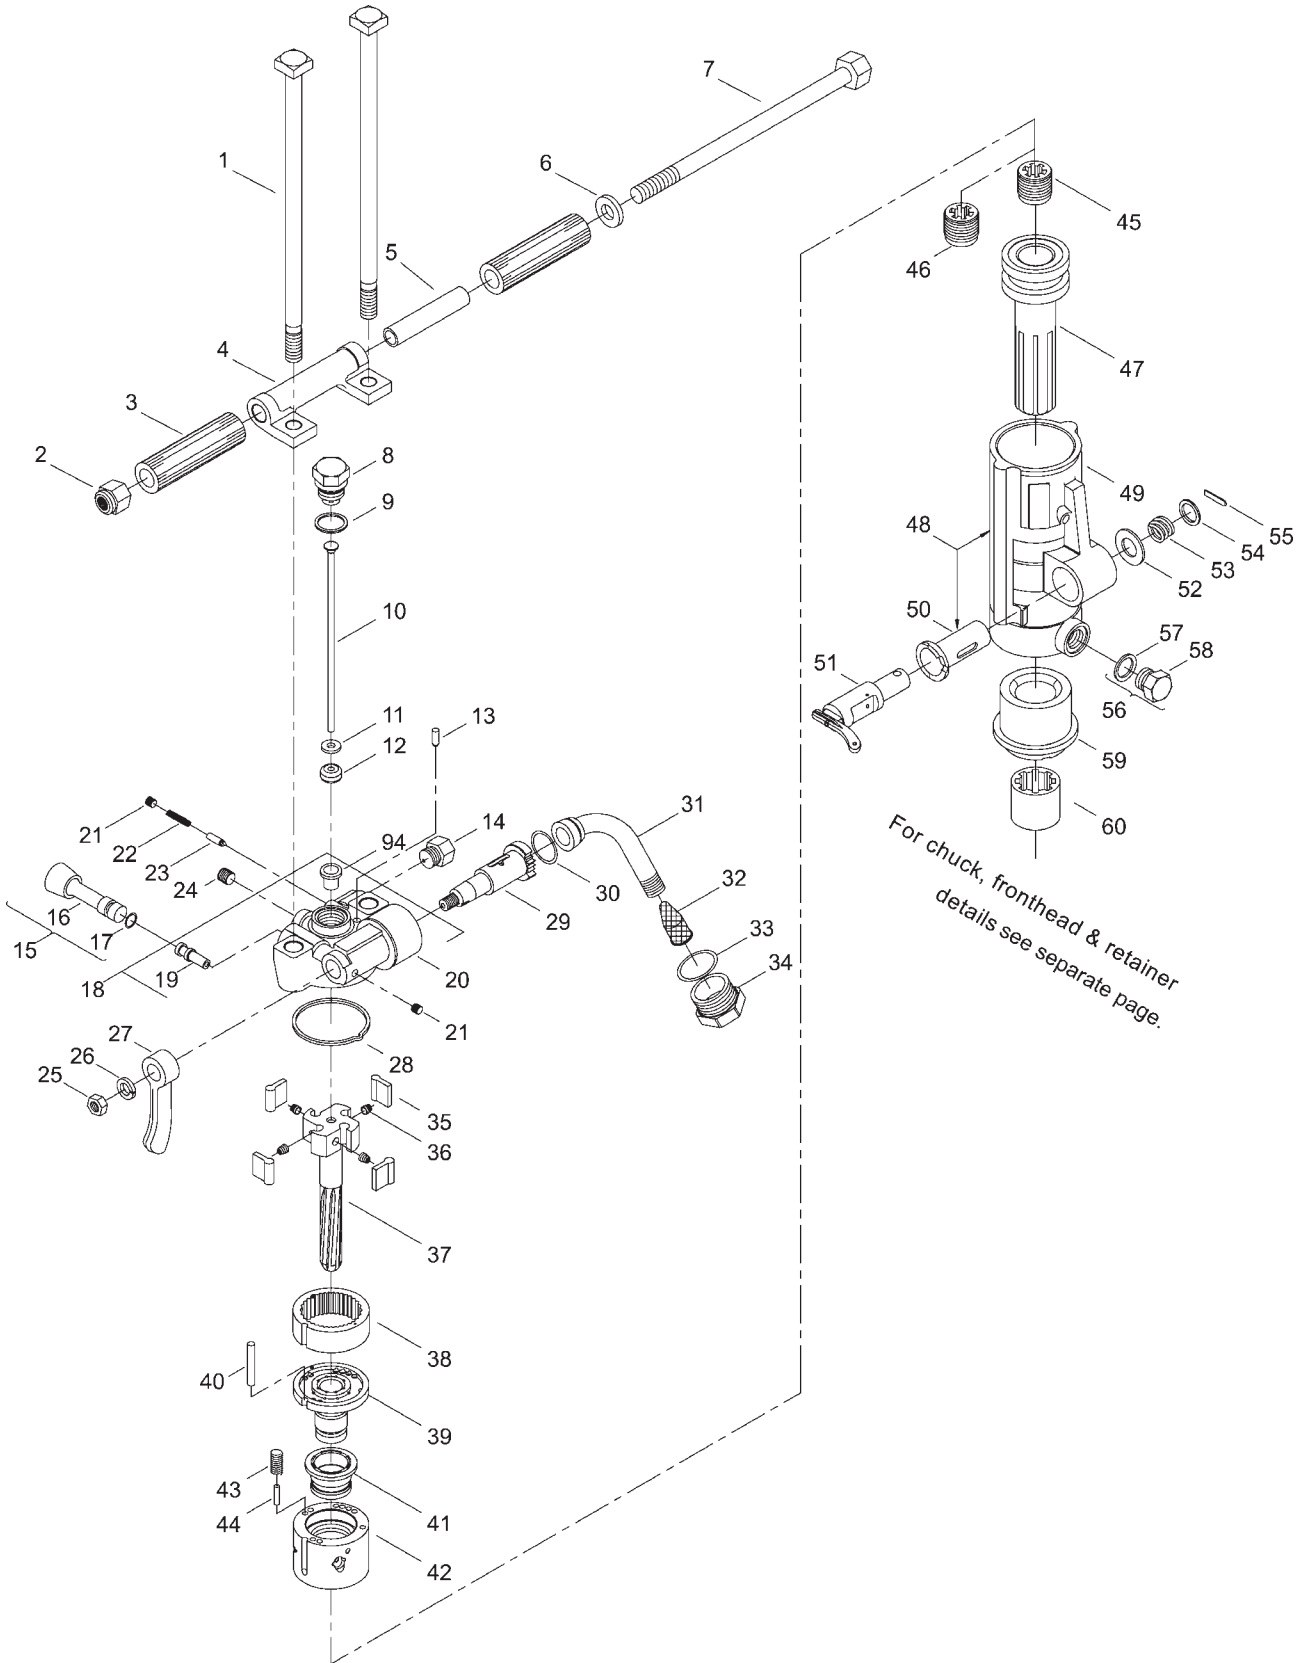

CP 0032

No.	Ordering No.	Quantity	Description
1	R086623	2	Bolt - Thru
2	R005742	3	Nut - Elastic stop (5/8" - 11)
3	R075419	2	Grip - Handle
4	R086608	1	Bracket - Handle
5	R076172	1	Liner - Handle
6	R000142	1	Washer - Handle bolt key
7	R076173	1	Bolt - Handle
8	R076793	1	Plug - Air tube
9	R000537	2	Gasket - Tube plug
10	R077184	1	Tube - Air
11	R075449	1	Washer - Air tube
12	R075099	1	Rubber - Air tube
13	R075802	1	Pin - Valve plunger
14	R076372	1	Plug - Water valve
15	R079130	1	Water valve port plug complete (Includes item No. 16 & 17)
16		1	Water valve port plug
17	C079489	1	O-ring
18	R087948	1	Backhead (Includes item No. 19, 20 & 94)
19	R098054	1	Bushing - Water valve
20		1	Backhead
21	C068064	2	Plug Pipe (1/8")
22	R085671	1	Spring - Valve plunger
23	R086627	1	Plunger - Throttle valve
24	C068799	1	Plug - Pipe (1/4")
25	P002149	1	Nut - Hex. (Thin 1/2" -20)
26	C036717	1	Lock washer - Valve handle (1/2")
27	R079124	1	Handle - Throttle valve
28	H0979432	1	Gasket
29	R086628	1	Valve - Throttle
30	P103521	1	O-ring
31	R075265	1	Swivel - Air inlet
32	R005584	1	Screen - Air inlet
33	R110317	1	O-ring
34	R000530	1	Nut - Air inlet swivel
35	R075267	4	Pawl
36	R086654	4	Spring - Pawl
37	R086622	1	Bar - Rifle
38	R076194	1	Ring - Ratchet
39	R098085	1	Bushing - Valve guide
40	R075772	1	Pin - Valve case dowel
41	R076263	1	Valve
42	R076264	1	Case - Valve
43	R098084	1	Plug - Oil regulating
44	R085625	1	Stem - Oil regulating
45	R075839	1	Nut - Rifle bar (Steel)
46	R075826	1	Nut - Rifle bar (Bronze)
47	R000088	1	Piston
48	R087990	1	Cylinder (Includes item No. 49 & 50)
49		1	Cylinder
50	R086611	1	Bushing - Blower valve
51	R086612	1	Valve - Blower
52	R075777	1	Washer - Blower valve
53	R075778	1	Spring - Blower valve
54	R075780	1	Washer - Valve spring
55	R076266	1	Pin - Spring
56	R085611	1	Plug - Oil (Includes item No. 57 & 58)