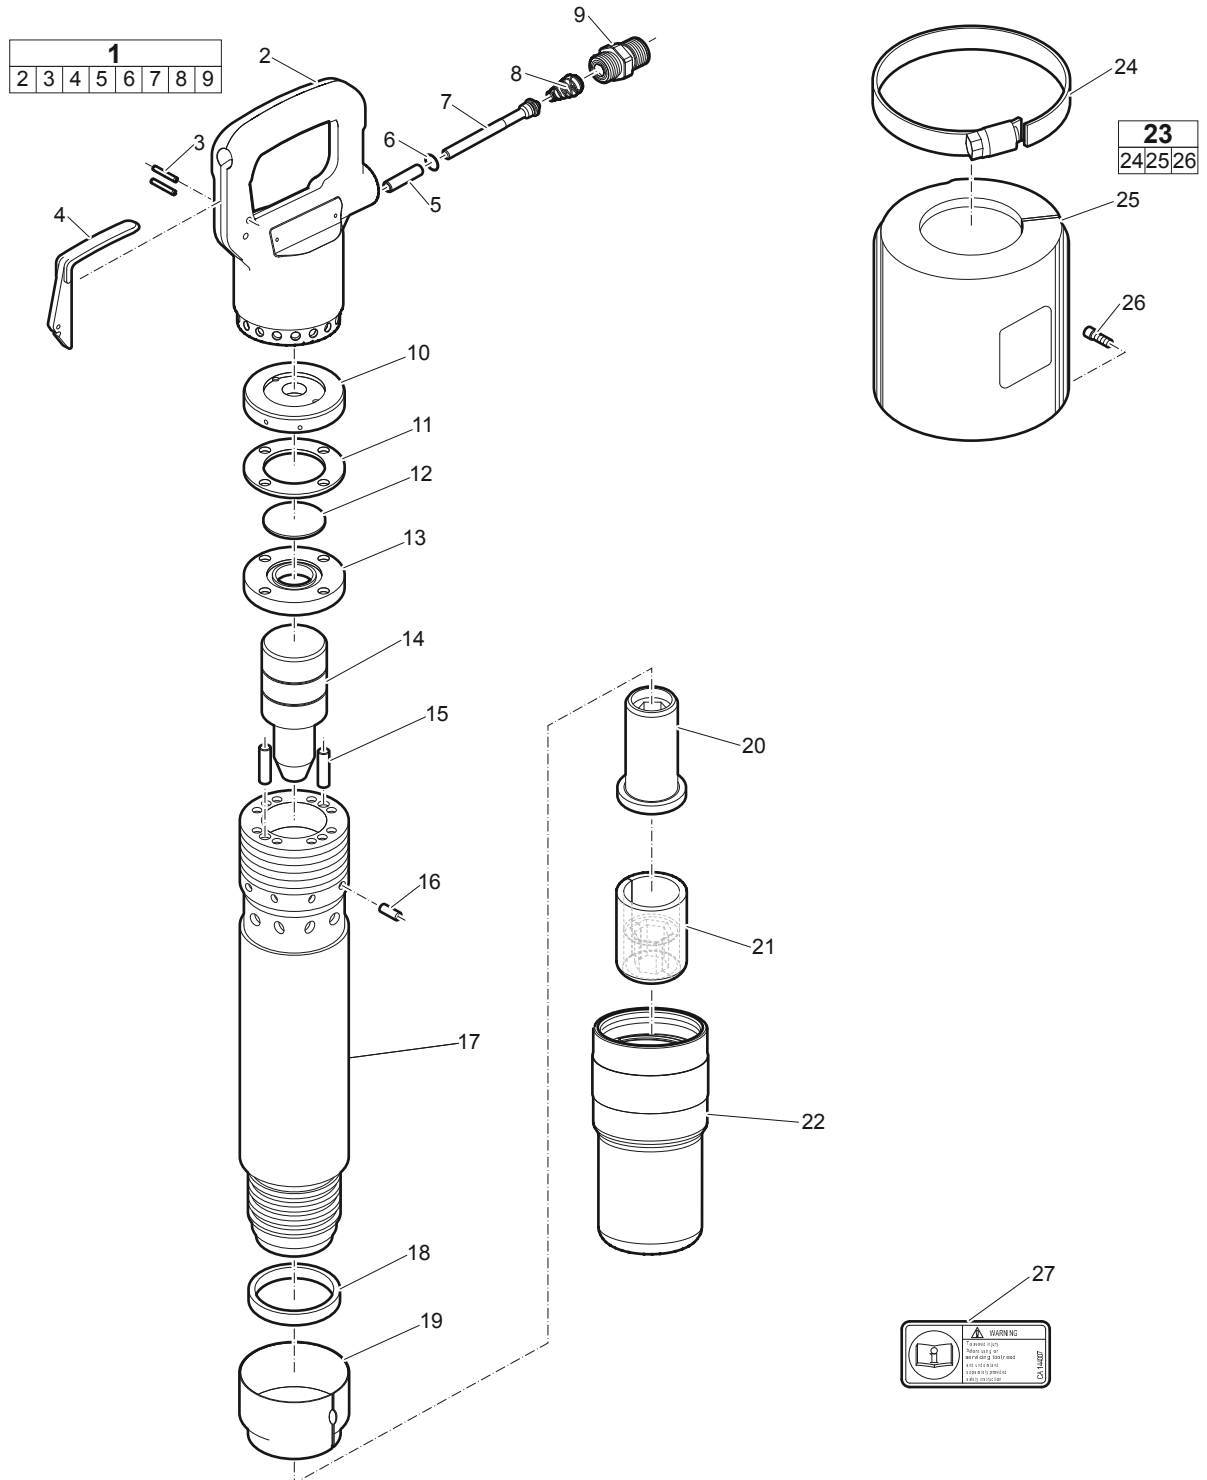

# Spare parts list

## CP 0122 S H22

No.	Description	Remark	Quantity	Part number
<b>1(2-9)</b>	<b>Handle, complete</b>		1	3303 0051 00
2	Handle		1	-
3	Pin - throttle lever		2	R133 757
4	Lever - throttle		1	F815 167
5	Bushing - throttle valve		1	P144 656
6	O-ring - throttle valve		1	P083 071
7	Valve - throttle		1	P144 202
8	Spring - throttle valve		1	C077 054
9	Nipple with gauze		1	F035 769
10	Upper valve case lid		1	F012 657
11	Valve case		1	F012 658
12	Valve		1	F012 659
13	Lower valve case lid		1	F012 656
14	Piston		1	F026 357
15	Dowel pin		2	F012 670
16	Handle lock pin		1	F001 919
17	Cylinder		1	-
18	Retainer locking ring		1	F035 269
19	Exhaust deflector		1	F012 747
20	Tool bushing	Hex 22 (7/8")	1	F814 164
21	Buffer	Hex 22 (7/8")	1	H230 4427
22	Retainer		1	C880 6427
<b>23(24-26)</b>	<b>Muffler, complete</b>		1	F814 201
24	Hose clamp		1	P052 726
25	Muffler		1	-
26	Screw		4	R140 630
27	Safety label		1	CA14 4007